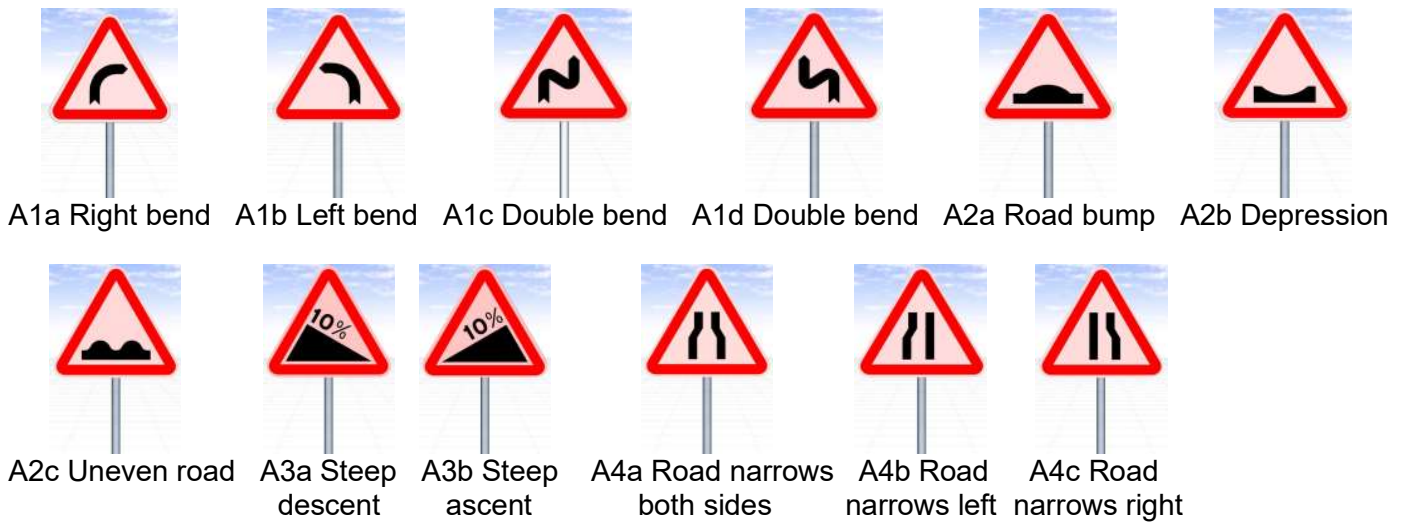

Shopcart_02

Snowmobile Arctic Cat

Snowmobile Polaris

Misc > Traffic Lights:

Misc > Traffic Signs > A - Danger:

A5 Slippery road surface

A6 Loose road surface

A7a Low shoulder